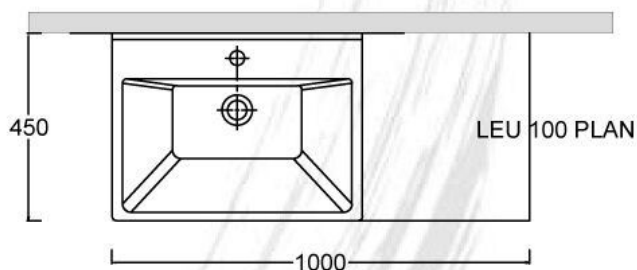

Melamine laminated boards
Melamine laminated boards
Concealed soft-close
Concealed soft-close
Framed 4mm mirror with backlit
Certified built-in

LEU

LEU 100 FRONT ELEVATION

LEU 100 SIDE ELEVATION

CODES	HEIGHT	WIDTH	DEPTH
leu-100	450	1000	450
leu-120	450	1200	450