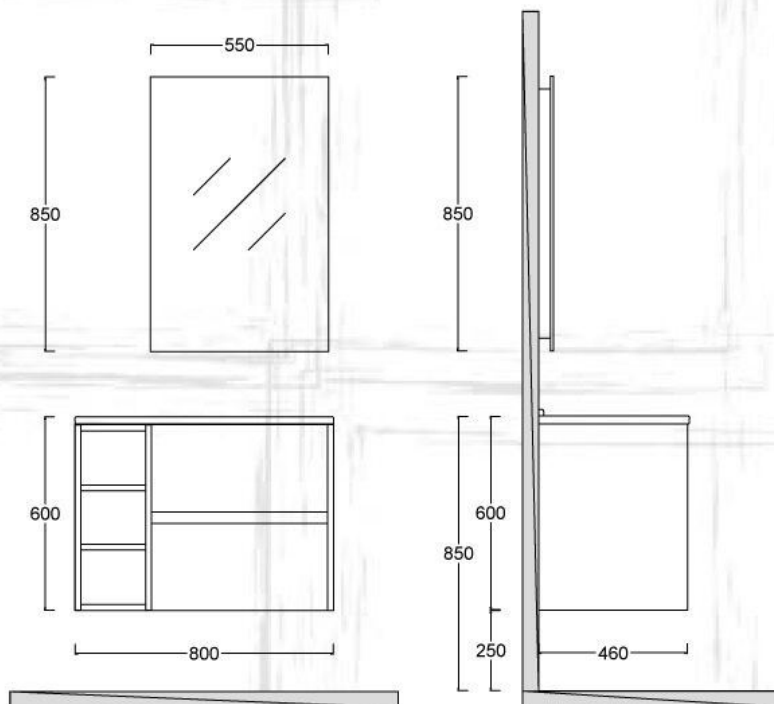

Quality of Life
super

SAND

RAKAN

Cabinet	Melamine laminated boards
Door	Melamine laminated boards
Drawer rails	Concealed soft-close
Mirror	4mm mirror with backlit
Washbasin	Certified built-in

RAKAN 80 FRONT ELEVATION

RAKAN 80 SIDE ELEVATION

CODES

rakan-60

rakan-80

rakan-100

HEIGHT

600

600

600

WIDTH

600

800

1000

DEPTH

460

460