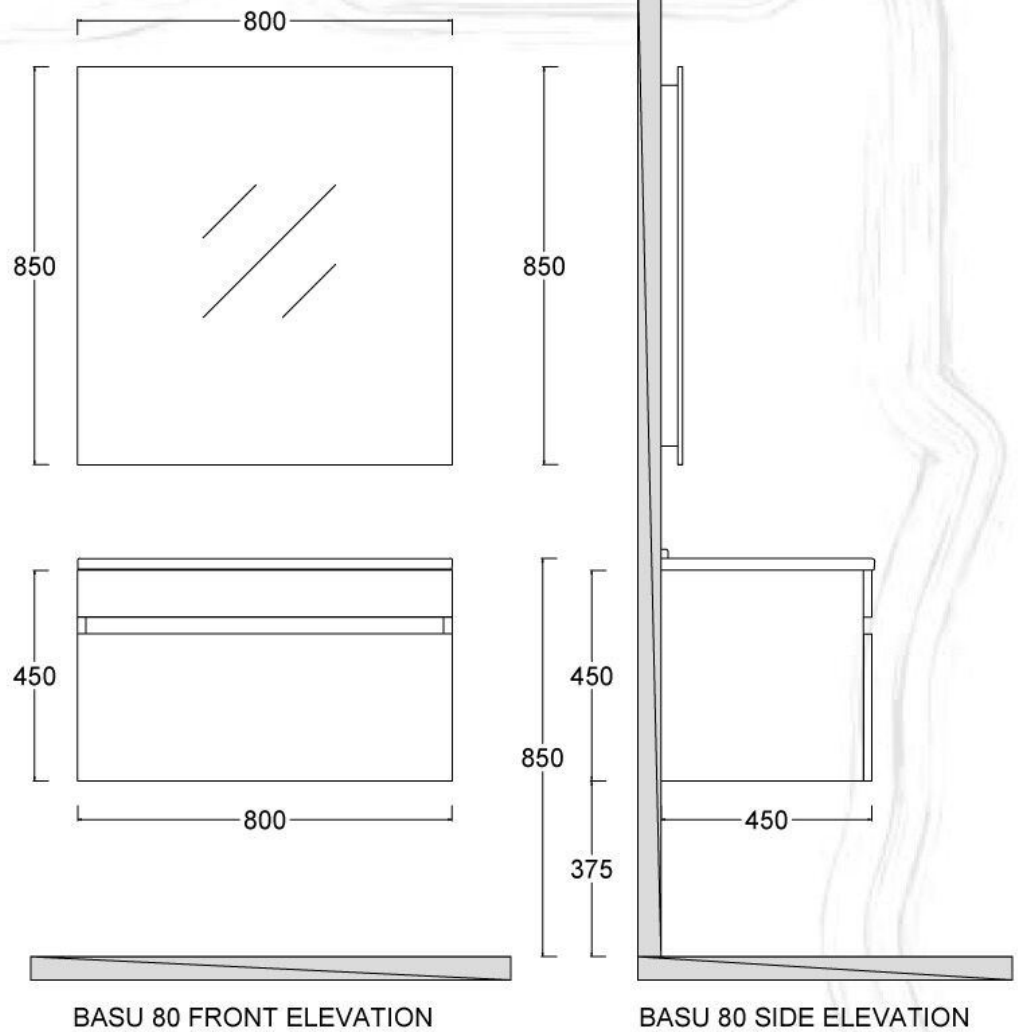

600

WIDTH

600

800

1000

DEPTH

460

460

MART 80 SIDE ELEVATION

MART 80 PLAN

CODES	HEIGHT	WIDTH	DEPTH
mart-65	600	650	450
mart-85	600	800	450
mart-100	600	1000	450

Cabinet
 Drawer fronts
 Drawer rails
 Handles
 Mirror
 Washbasin

Melamine laminated boards
 Melamine laminated boards
 Concealed soft-close
 Chrome finish aluminum profiles
 4mm mirror with backlit
 Certified built-in

BASU

CODES	HEIGHT	WIDTH	DEPTH
basu-60	450	600	450
basu-80	450	800	450
basu-100	450	1000	450

CODES	HEIGHT	WIDTH	DEPTH
dara-100	450	1000	450
dara-120	450	1200	450
dara-140	450	1400	450

Cabinet	Melamine laminated boards
Drawer fronts	Melamine laminated boards
Drawer rails	Concealed soft-close
Mirror	4mm mirror with backlit
Washbasin	Certified built-in