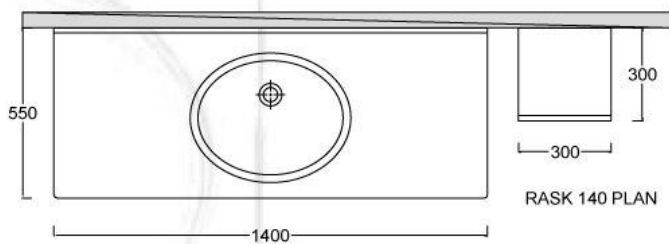

super**BATHROOM**

CODES	HEIGHT	WIDTH	DEPTH
masky-140	700	1400	550
masky-180	700	1800	550

RASK 140 SIDE ELEVATION

RASK 140 FRONT ELEVATION

RASK 140 PLAN

RASK

Cabinet
Door
Hinges
Mirror
Washbasin
Countertop

Melamine laminated boards
Melamine laminated boards
Concealed soft-close
4mm mirror with backlit
Certified built-in
Waterproof/ antiscratched
Foil laminated board.