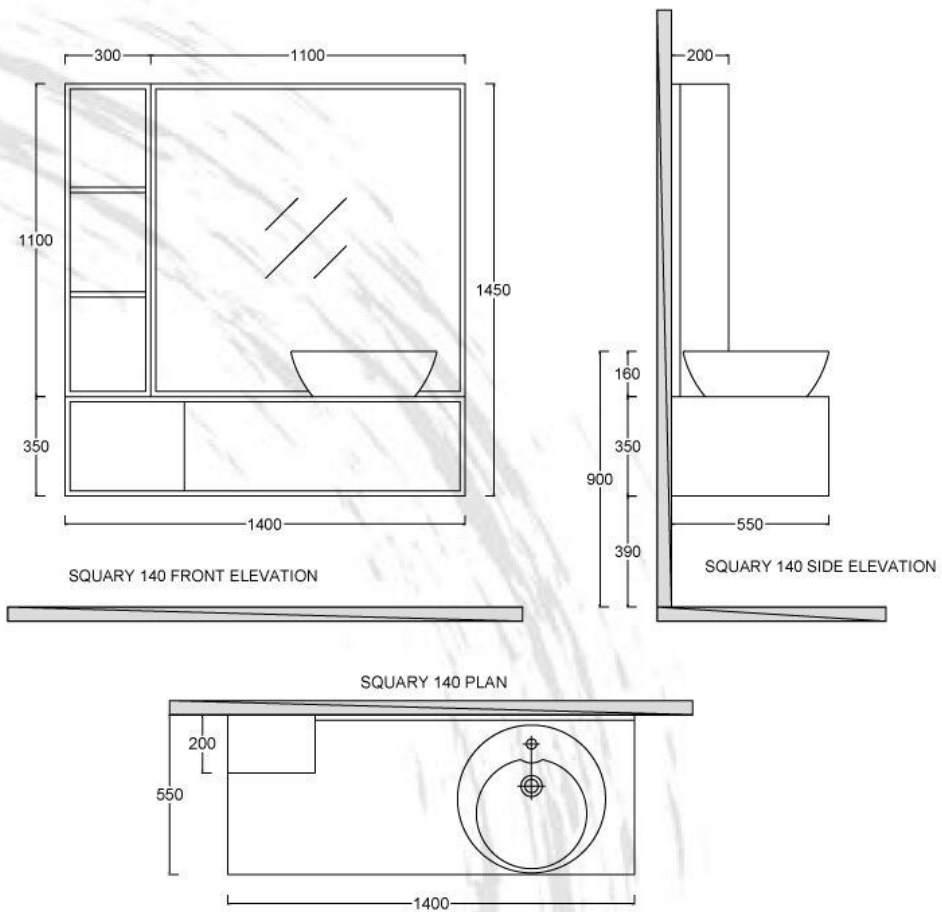

Counter top vanity cabinets
Counter top vanity cabinets
Counter top vanity cabinets
Counter top vanity cabinets

SQUARY

Cabinet
 Drawer front
 Drawer rails
 Mirror
 Washbasin
 Countertop

Melamine laminated boards
 Melamine laminated boards
 Concealed soft-close
 4mm mirror with backlit
 Certified countertop
 Waterproof/ antiscratched
 Foil laminated board.

CODES	HEIGHT	WIDTH	DEPTH
squary-120	350	1200	550
squary-140	350	1400	550
squary-180	350	1800	550

BIRD

Cabinet
Door
Drawer rails
Mirror
Washbasin
Countertop

Melamine laminated boards
High gloss laminated boards
Concealed soft-close
4mm mirror with backlit
Certified countertop
Waterproof/ antiscratched
Foil laminated board.