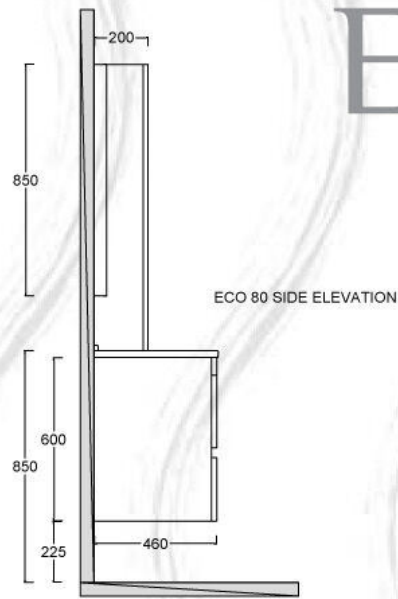

CODES	HEIGHT	WIDTH	DEPTH
legant-60	600	600	450
legant-80	600	800	450
legant-100	600	1000	450

CODES	HEIGHT	WIDTH	DEPTH
eco-60	600	600	460
eco-80	600	800	460
eco-100	600	1000	460

ECO

- | | |
|---------------|--------------------------------|
| Cabinet | Melamine laminated boards |
| Drawer fronts | Melamine laminated boards |
| Handles | Painted MDF |
| Drawer rails | Concealed soft-close |
| Hinges | Concealed soft-close |
| Mirror | Framed 4mm mirror with backlit |
| Washbasin | Certified built-in |