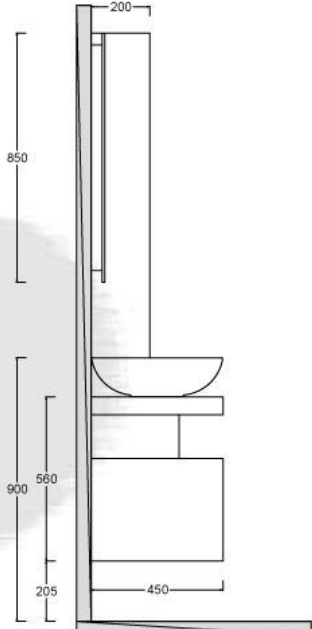

ROCK 100 SIDE ELEVATION