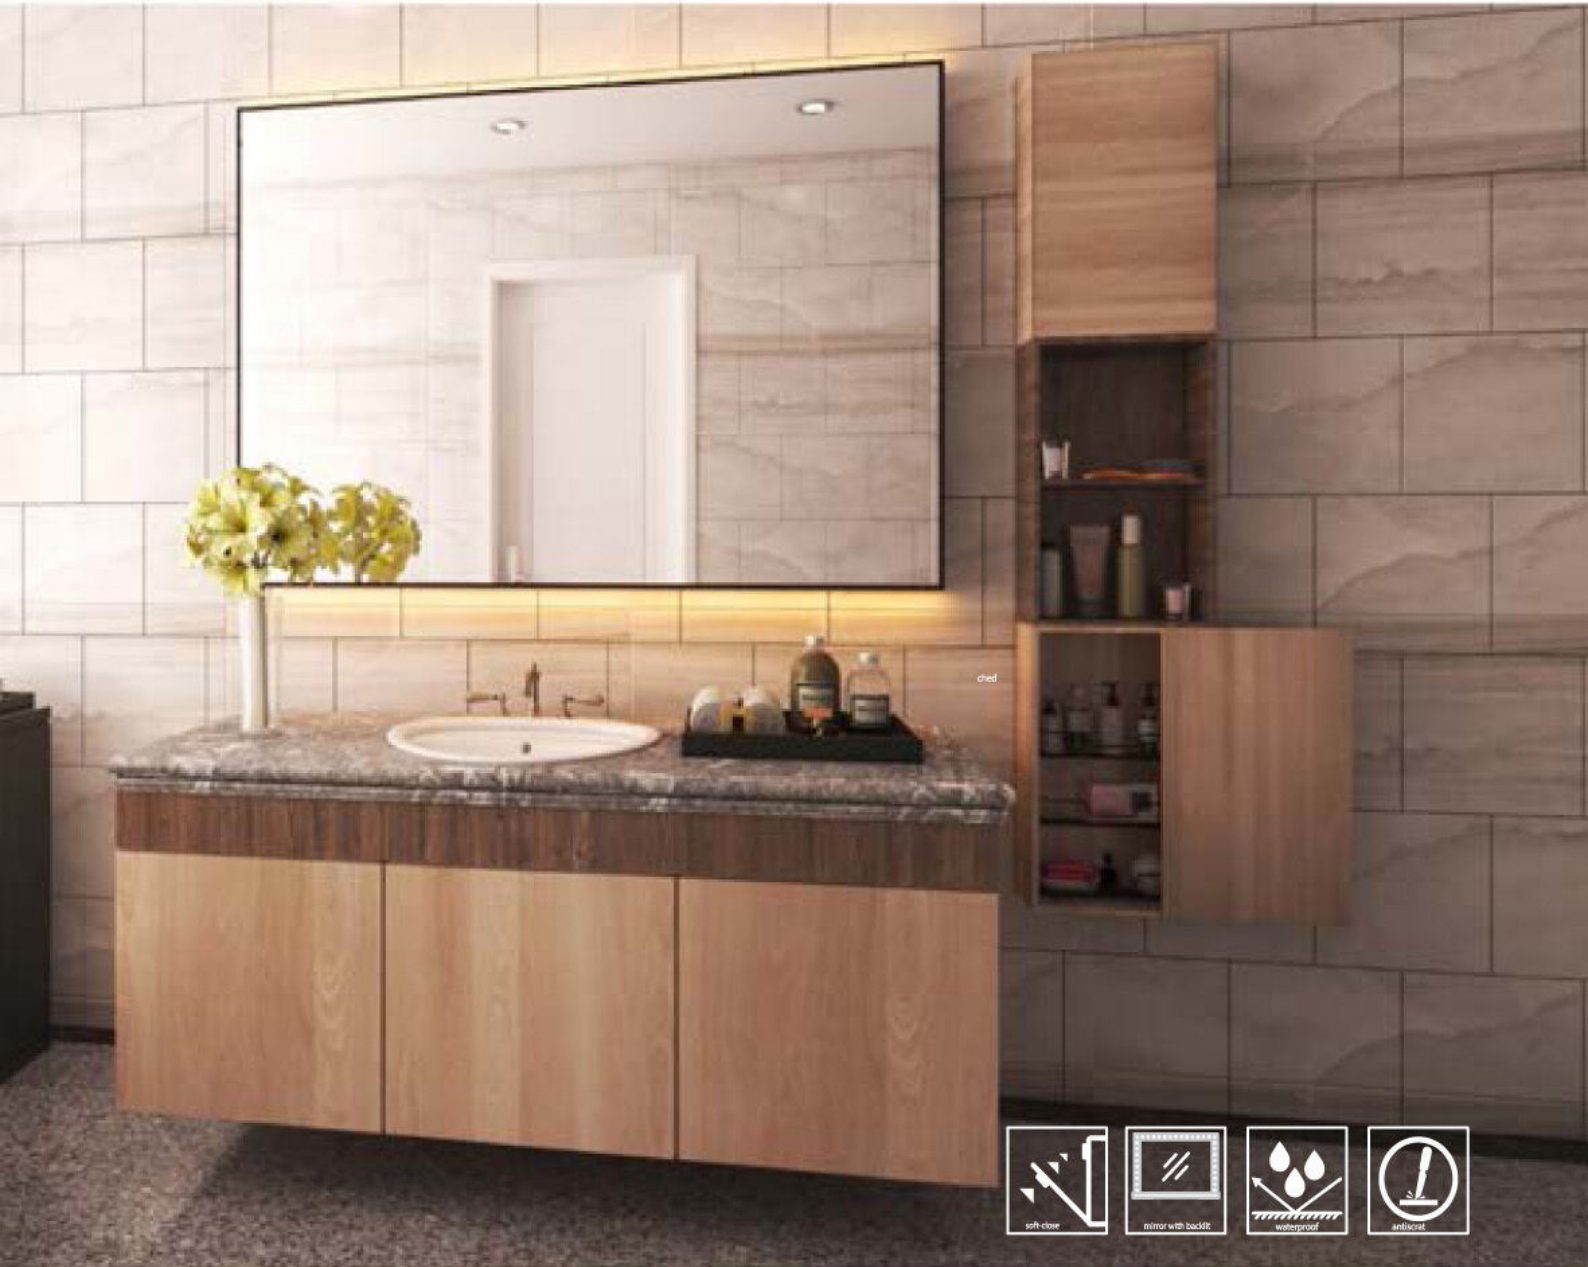

super**BATHROOM**

CODES	HEIGHT	WIDTH	DEPTH
masky-140	700	1400	550
masky-180	700	1800	550

RASK 140 SIDE ELEVATION

RASK 140 FRONT ELEVATION

RASK 140 PLAN

RASK

Cabinet
Door
Hinges
Mirror
Washbasin
Countertop

Melamine laminated boards
Melamine laminated boards
Concealed soft-close
4mm mirror with backlit
Certified built-in
Waterproof/ antiscratched
Foil laminated board.