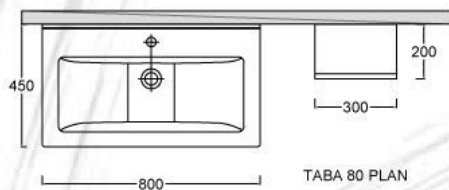

TABA

Cabinet	Melamine laminated boards
Drawer fronts	Melamine laminated boards
Drawer rails	Concealed soft-close
Hinges	Concealed soft-close
Mirror	Framed 4mm mirror with backlit
Washbasin	Certified built-in