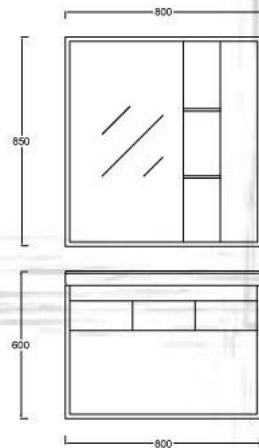

600

WIDTH

600

800

1000

DEPTH

460

460

460

Quality of Life
super ev

MASKY

CODES

masky-65
 masky-80
 masky-100

HEIGHT

600
 600
 600

WIDTH

650
 800
 1000

DEPTH

450
 450
 450

MASKY 80 FRONT ELEVATION

MASKY 80 SIDE ELEVATION

MASKY 80 PLAN

Cabinet
 fronts
 Drawer rails
 Hinges
 Mirror
 Washbasin

Melamine laminated boards
 Melamine laminated boards
 Concealed soft-close
 Concealed soft-close
 Framed 4mm mirror with backlit
 Certified built-in

MART 80 SIDE ELEVATION

MART 80 PLAN

CODES	HEIGHT	WIDTH	DEPTH
mart-65	600	650	450
mart-85	600	800	450
mart-100	600	1000	450

Cabinet
 Drawer fronts
 Drawer rails
 Handles
 Mirror
 Washbasin

Melamine laminated boards
 Melamine laminated boards
 Concealed soft-close
 Chrome finish aluminum profiles
 4mm mirror with backlit
 Certified built-in