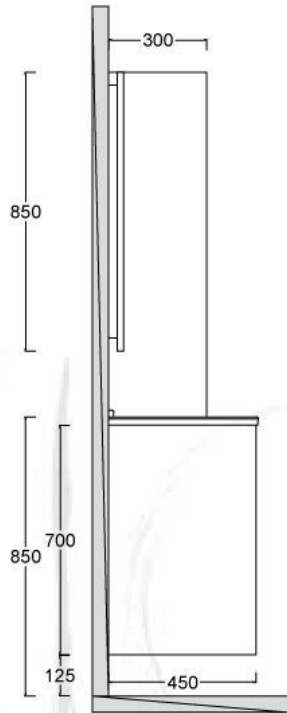

600

WIDTH

600

800

1000

DEPTH

460

460

CODES	HEIGHT	WIDTH	DEPTH
rock-100	350	1000	450
rock-120	350	1200	450

ROCK 100 SIDE ELEVATION

ROCK 100 FRONT ELEVATION

ROCK 100 PLAN

Elite vanity cabinets
Elite vanity cabinets
Elite vanity cabinets
Elite vanity cabinets

super**BATHROOM**

CODES	HEIGHT	WIDTH	DEPTH
masky-140	700	1400	550
masky-180	700	1800	550

RASK 140 SIDE ELEVATION

RASK 140 FRONT ELEVATION

RASK 140 PLAN

RASK

Cabinet
Door
Hinges
Mirror
Washbasin
Countertop

Melamine laminated boards
Melamine laminated boards
Concealed soft-close
4mm mirror with backlit
Certified built-in
Waterproof/ antiscratched
Foil laminated board.

CODES	HEIGHT	WIDTH	DEPTH
laxa-140	450	65	550
laxa-160	450	800	550
laxa-180	450	1000	550

LAXA

Cabinet
drawer fronts
drawer rails
handles
Mirror
Washbasin
Countertop

Melamine laminated boards
Melamine laminated boards
Concealed soft-close
Chrome finish aluminum profiles
2 x framed 4mm mirror with backlit
Certified under counter
Waterproof/ antiscratched
Foil laminated board.