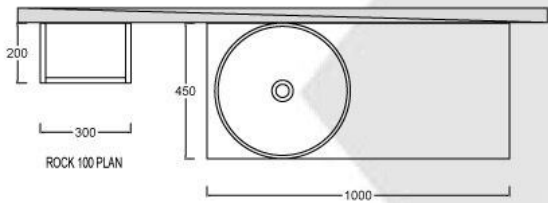

CODES	HEIGHT	WIDTH	DEPTH
rock-100	350	1000	450
rock-120	350	1200	450

ROCK 100 SIDE ELEVATION

ROCK 100 FRONT ELEVATION

ROCK 100 PLAN

Elite vanity cabinets
Elite vanity cabinets
Elite vanity cabinets
Elite vanity cabinets