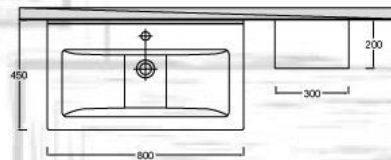

650
 800
 1000

DEPTH

450
 450
 450

MASKY 80 FRONT ELEVATION

MASKY 80 SIDE ELEVATION

MASKY 80 PLAN

Cabinet
 fronts
 Drawer rails
 Hinges
 Mirror
 Washbasin

Melamine laminated boards
 Melamine laminated boards
 Concealed soft-close
 Concealed soft-close
 Framed 4mm mirror with backlit
 Certified built-in

MART 80 SIDE ELEVATION

MART 80 PLAN

CODES	HEIGHT	WIDTH	DEPTH
mart-65	600	650	450
mart-85	600	800	450
mart-100	600	1000	450

Cabinet
 Drawer fronts
 Drawer rails
 Handles
 Mirror
 Washbasin

Melamine laminated boards
 Melamine laminated boards
 Concealed soft-close
 Chrome finish aluminum profiles
 4mm mirror with backlit
 Certified built-in