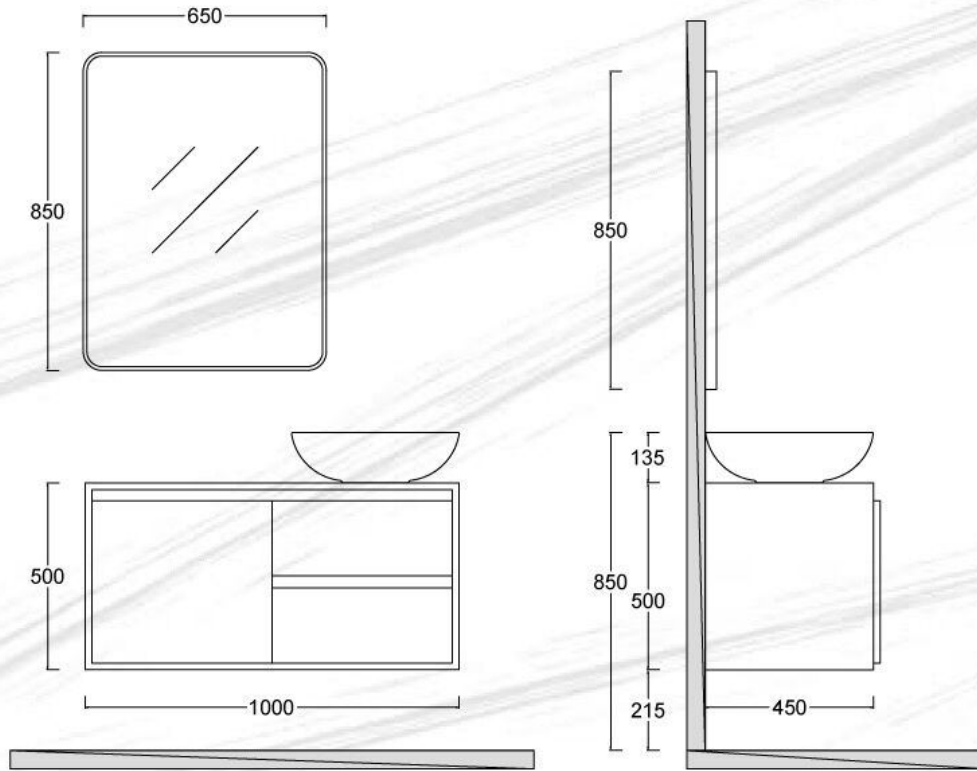

PINKY

PINKY 100 FRONT ELEVATION

PINKY 100 SIDE ELEVATION