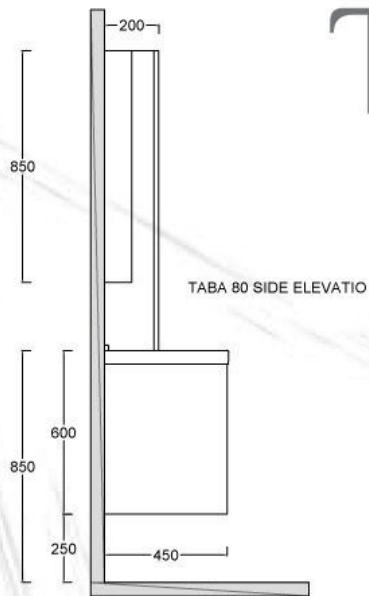

TABA

Cabinet	Melamine laminated boards
Drawer fronts	Melamine laminated boards
Drawer rails	Concealed soft-close
Hinges	Concealed soft-close
Mirror	Framed 4mm mirror with backlit
Washbasin	Certified built-in