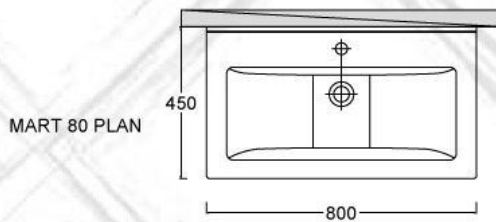

650
 800
 1000

DEPTH

450
 450
 450

MASKY 80 FRONT ELEVATION

MASKY 80 SIDE ELEVATION

MASKY 80 PLAN

Cabinet
 fronts
 Drawer rails
 Hinges
 Mirror
 Washbasin

Melamine laminated boards
 Melamine laminated boards
 Concealed soft-close
 Concealed soft-close
 Framed 4mm mirror with backlit
 Certified built-in

MART

Cabinet	Melamine laminated boards
Fronts	Melamine laminated boards
Drawer rails	Concealed soft-close
Hinges	Concealed soft-close
Mirror	Framed 4mm mirror with backlit
Washbasin	Certified built-in

MART 80 FRONT ELEVATION

MART 80 SIDE ELEVATION

MART 80 PLAN

CODES	HEIGHT	WIDTH	DEPTH
mart-65	600	650	450
mart-85	600	800	450
mart-100	600	1000	450

Cabinet
 Drawer fronts
 Drawer rails
 Handles
 Mirror
 Washbasin

Melamine laminated boards
 Melamine laminated boards
 Concealed soft-close
 Chrome finish aluminum profiles
 4mm mirror with backlit
 Certified built-in