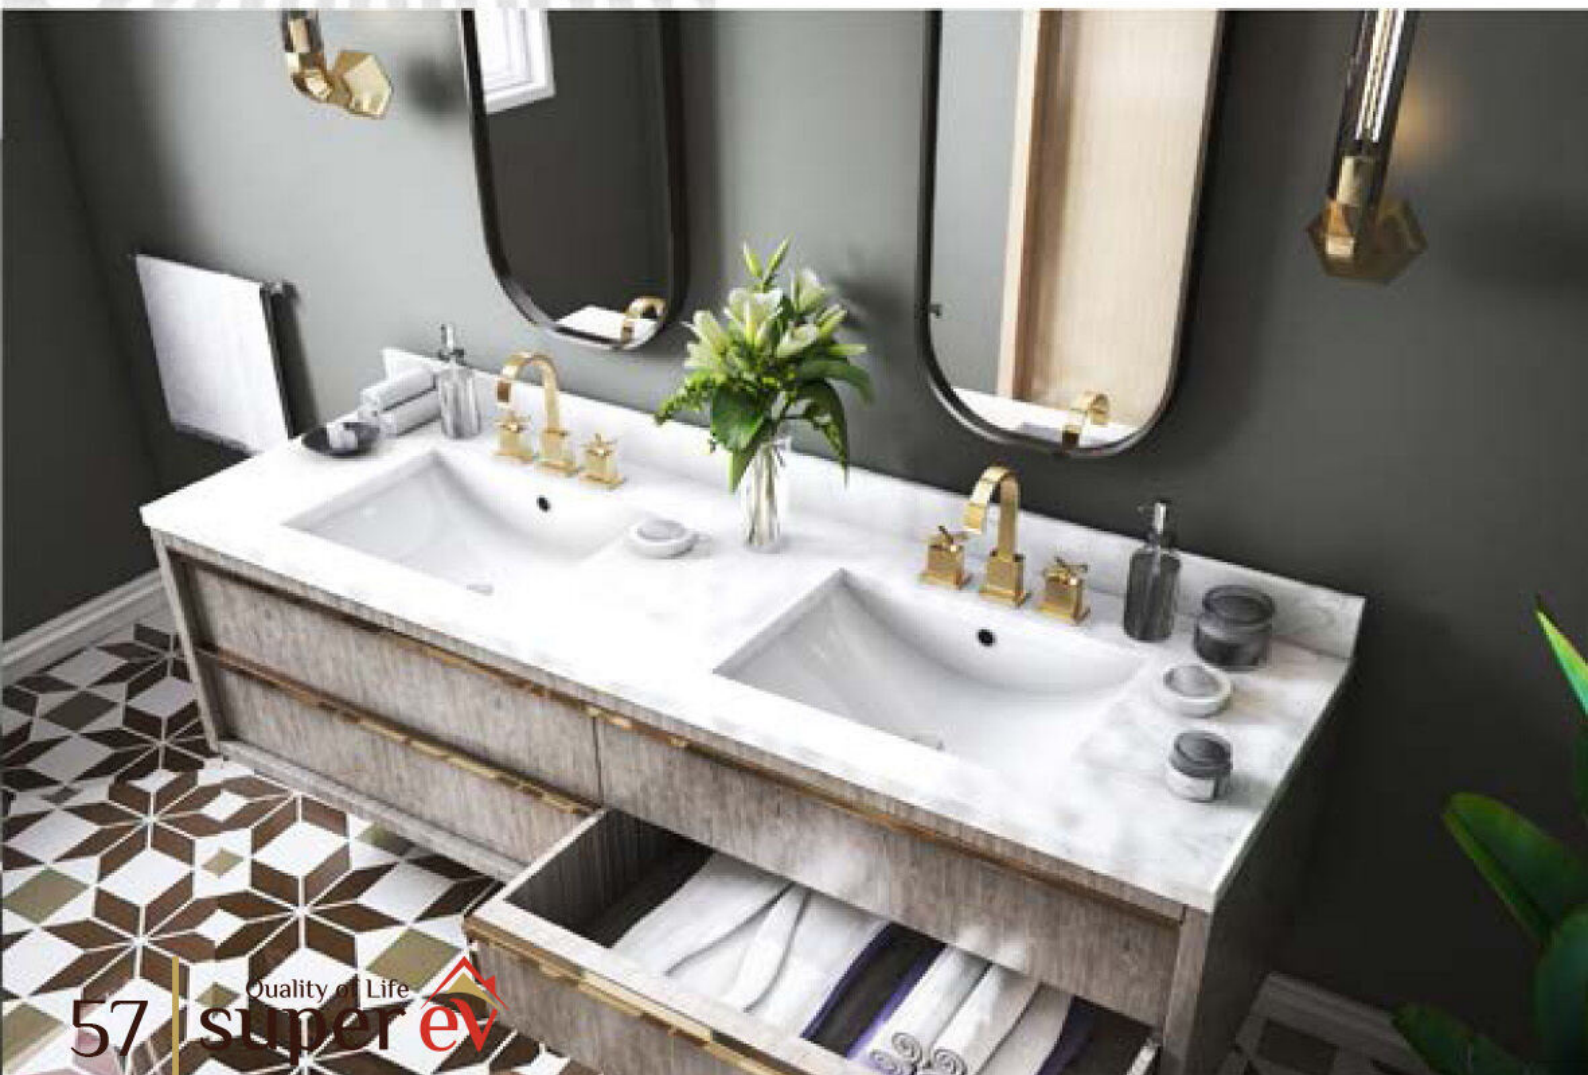

LAXA

Cabinet
drawer fronts
drawer rails
handles
Mirror
Washbasin
Countertop

Melamine laminated boards
Melamine laminated boards
Concealed soft-close
Chrome finish aluminum profiles
2 x framed 4mm mirror with backlit
Certified under counter
Waterproof/ antiscratched
Foil laminated board.