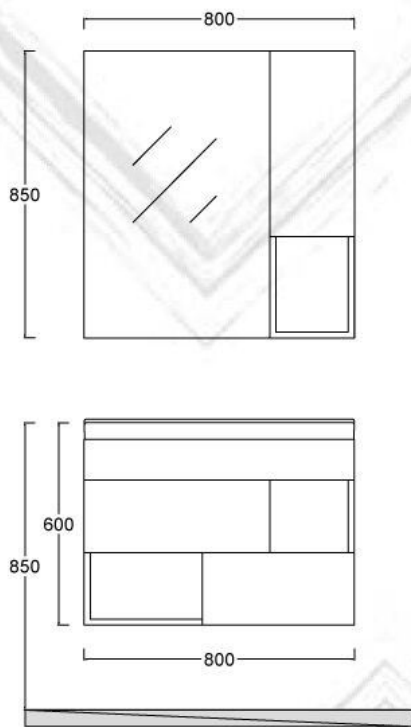

MART

Cabinet	Melamine laminated boards
Fronts	Melamine laminated boards
Drawer rails	Concealed soft-close
Hinges	Concealed soft-close
Mirror	Framed 4mm mirror with backlit
Washbasin	Certified built-in

MART 80 FRONT ELEVATION