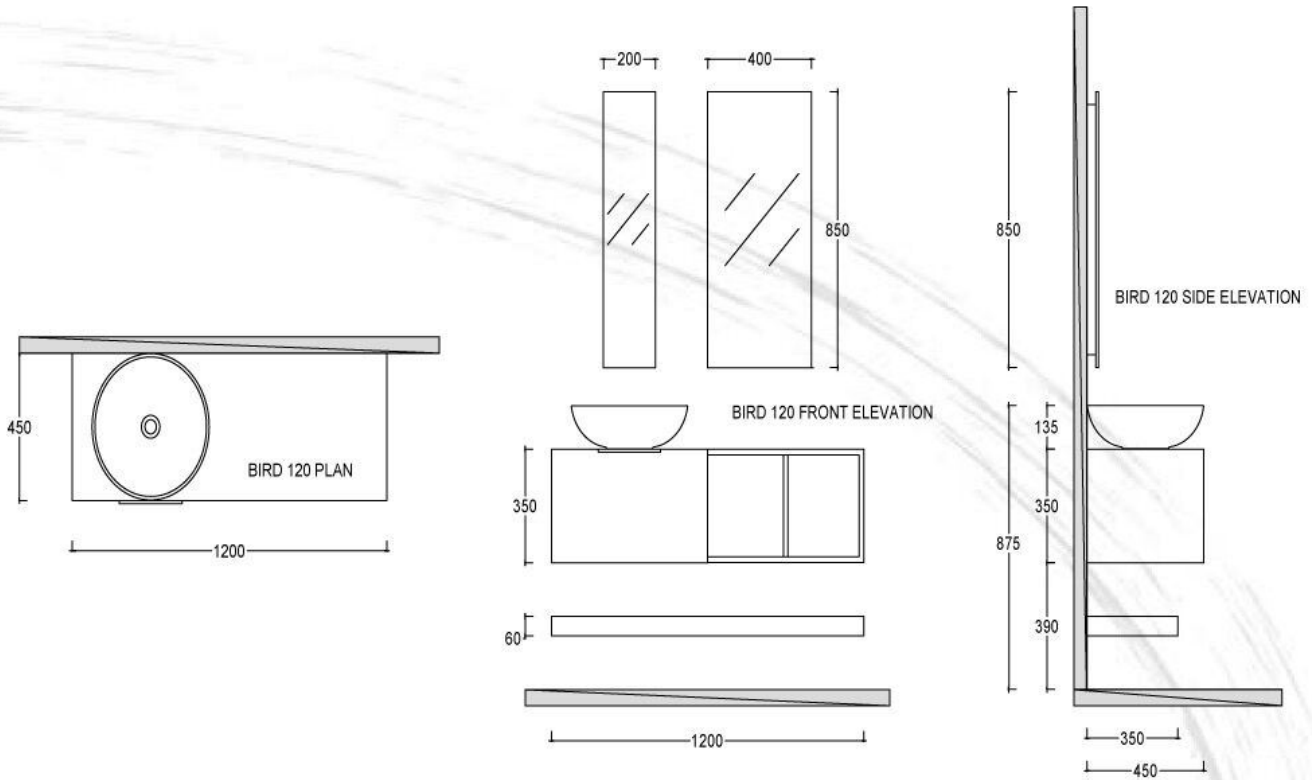

CODES	HEIGHT	WIDTH	DEPTH
squary-120	350	1200	550
squary-140	350	1400	550
squary-180	350	1800	550

BIRD

Cabinet
Door
Drawer rails
Mirror
Washbasin
Countertop

Melamine laminated boards
High gloss laminated boards
Concealed soft-close
4mm mirror with backlit
Certified countertop
Waterproof/ antiscratched
Foil laminated board.

CODES	HEIGHT	WIDTH	DEPTH
bird-100	350	1000	450
bird-120	350	1200	450

FEEL

Cabinet	Melamine laminated boards
Door	Melamine laminated boards
Drawer rails	Concealed soft-close
Hinges	Concealed soft-close
Mirror	4mm mirror with backlit
Washbasin	Certified countertop
Countertop	Waterproof/ antiscratched Foil laminated board.