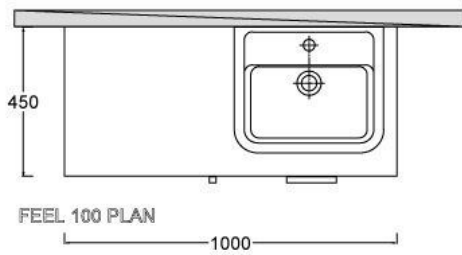

CODES	HEIGHT	WIDTH	DEPTH
feel-80	450	800	450
feel-100	450	1000	450
feel-120	450	1200	450