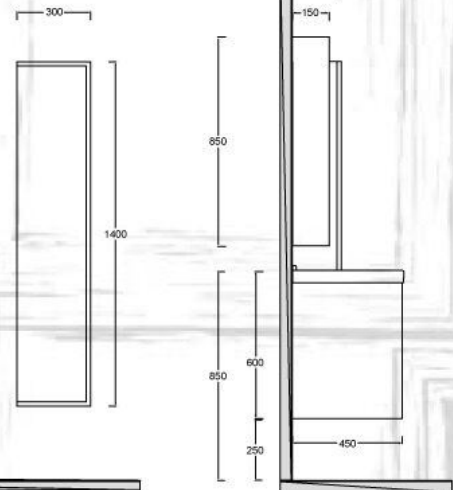

600

WIDTH

600

800

1000

DEPTH

460

460

460

Quality of Life
super ev

MASKY

CODES

masky-65
 masky-80
 masky-100

HEIGHT

600
 600
 600

WIDTH

650
 800
 1000

DEPTH

450
 450
 450

MASKY 80 FRONT ELEVATION

MASKY 80 SIDE ELEVATION

MASKY 80 PLAN

Cabinet
 fronts
 Drawer rails
 Hinges
 Mirror
 Washbasin

Melamine laminated boards
 Melamine laminated boards
 Concealed soft-close
 Concealed soft-close
 Framed 4mm mirror with backlit
 Certified built-in

MART 80 SIDE ELEVATION

MART 80 PLAN

CODES	HEIGHT	WIDTH	DEPTH
mart-65	600	650	450
mart-85	600	800	450
mart-100	600	1000	450

Cabinet
 Drawer fronts
 Drawer rails
 Handles
 Mirror
 Washbasin

Melamine laminated boards
 Melamine laminated boards
 Concealed soft-close
 Chrome finish aluminum profiles
 4mm mirror with backlit
 Certified built-in