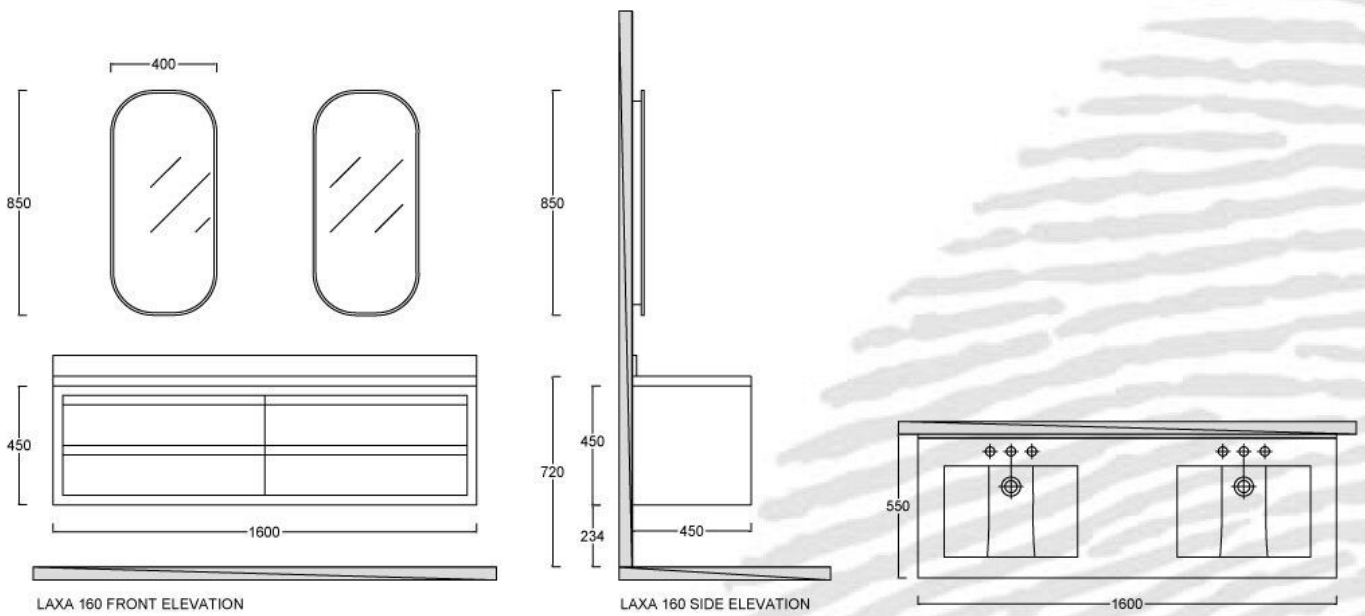

super**BATHROOM**

CODES	HEIGHT	WIDTH	DEPTH
masky-140	700	1400	550
masky-180	700	1800	550

RASK 140 SIDE ELEVATION

RASK 140 FRONT ELEVATION

RASK 140 PLAN

RASK

Cabinet
Door
Hinges
Mirror
Washbasin
Countertop

Melamine laminated boards
Melamine laminated boards
Concealed soft-close
4mm mirror with backlit
Certified built-in
Waterproof/ antiscratched
Foil laminated board.