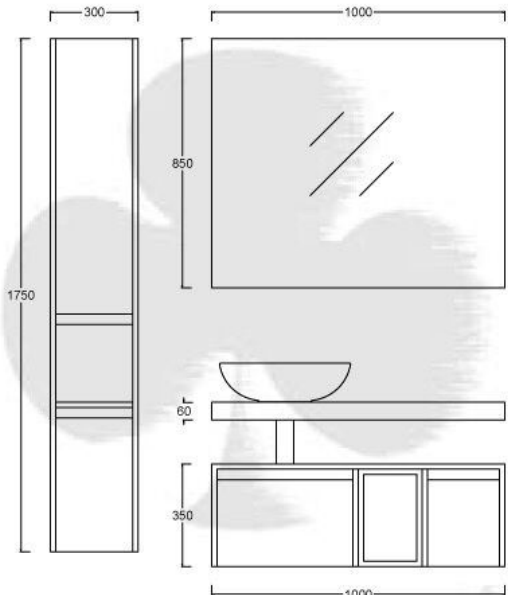

ROCK 100 FRONT ELEVATION