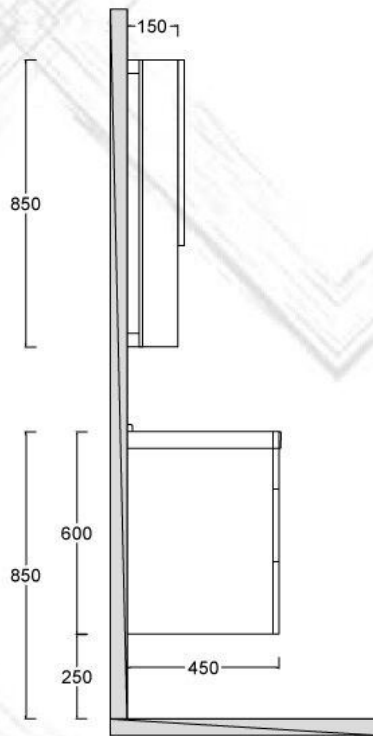

600

WIDTH

600

800

1000

DEPTH

460

460

460

Quality of Life
super ev

MASKY

CODES

masky-65
 masky-80
 masky-100

HEIGHT

600
 600
 600

WIDTH

650
 800
 1000

DEPTH

450
 450
 450

MASKY 80 FRONT ELEVATION

MASKY 80 SIDE ELEVATION

MASKY 80 PLAN

Cabinet
 fronts
 Drawer rails
 Hinges
 Mirror
 Washbasin

Melamine laminated boards
 Melamine laminated boards
 Concealed soft-close
 Concealed soft-close
 Framed 4mm mirror with backlit
 Certified built-in

MART 80 SIDE ELEVATION

MART 80 PLAN

CODES	HEIGHT	WIDTH	DEPTH
mart-65	600	650	450
mart-85	600	800	450
mart-100	600	1000	450

Cabinet
 Drawer fronts
 Drawer rails
 Handles
 Mirror
 Washbasin

Melamine laminated boards
 Melamine laminated boards
 Concealed soft-close
 Chrome finish aluminum profiles
 4mm mirror with backlit
 Certified built-in