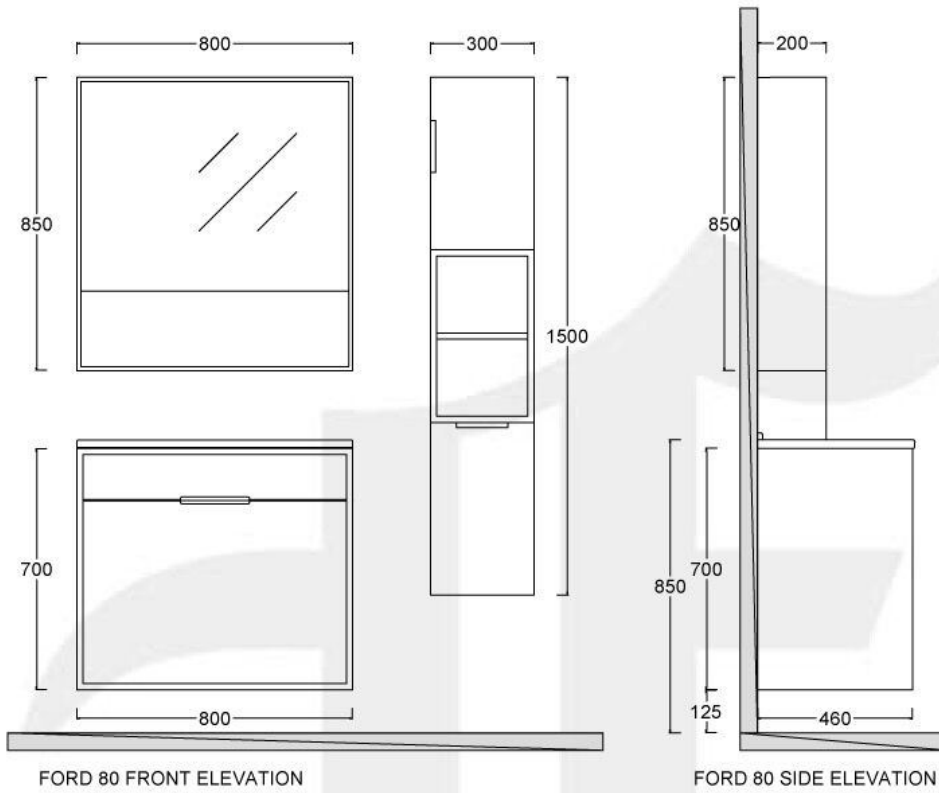

FORD

Cabinet	Melamine laminated boards
Drawer fronts	Melamine laminated boards
Drawer rails	Concealed soft-close
Hinges	Concealed soft-close
Mirror	Framed 4mm mirror with backlit
Washbasin	Certified built-in