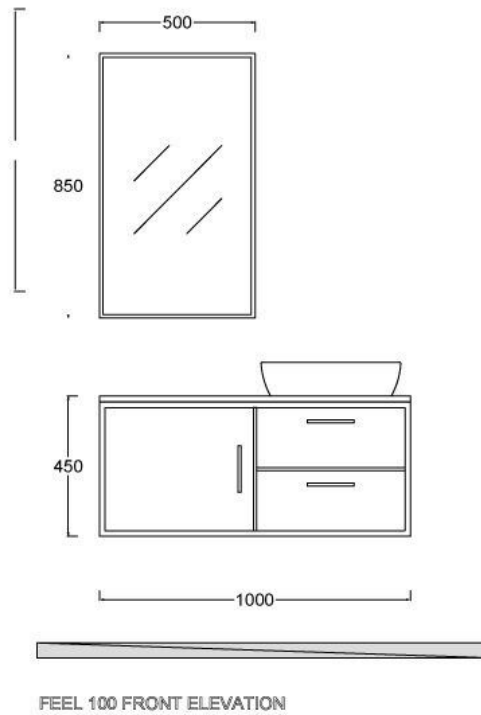

600

WIDTH

600

800

1000

DEPTH

460

460

CODES	HEIGHT	WIDTH	DEPTH
squary-120	350	1200	550
squary-140	350	1400	550
squary-180	350	1800	550

BIRD

Cabinet
Door
Drawer rails
Mirror
Washbasin
Countertop

Melamine laminated boards
High gloss laminated boards
Concealed soft-close
4mm mirror with backlit
Certified countertop
Waterproof/ antiscratched
Foil laminated board.

CODES	HEIGHT	WIDTH	DEPTH
bird-100	350	1000	450
bird-120	350	1200	450

FEEL

Cabinet	Melamine laminated boards
Door	Melamine laminated boards
Drawer rails	Concealed soft-close
Hinges	Concealed soft-close
Mirror	4mm mirror with backlit
Washbasin	Certified countertop
Countertop	Waterproof/ antiscratched Foil laminated board.

CODES	HEIGHT	WIDTH	DEPTH
feel-80	450	800	450
feel-100	450	1000	450
feel-120	450	1200	450

AMOR

CODES	HEIGHT	WIDTH	DEPTH
amor-100	350	1000	450
amor-140	350	1200	450

Cabinet	Melamine laminated boards
fronts	Melamine laminated boards
drawer rails	Concealed soft-close
Mirror panel	4mm mirror with backlit with laminated back panel
Washbasin	certified countertop
Countertop	Waterproof/ antiscratched Foil laminated board.