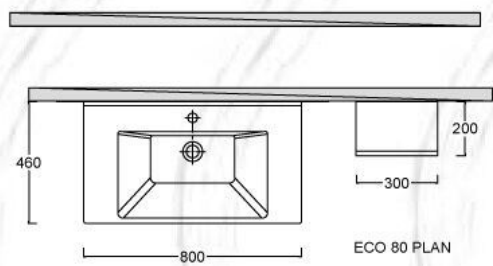

CODES	HEIGHT	WIDTH	DEPTH
legant-60	600	600	450
legant-80	600	800	450
legant-100	600	1000	450

CODES	HEIGHT	WIDTH	DEPTH
eco-60	600	600	460
eco-80	600	800	460
eco-100	600	1000	460

ECO

- | | |
|---------------|--------------------------------|
| Cabinet | Melamine laminated boards |
| Drawer fronts | Melamine laminated boards |
| Handles | Painted MDF |
| Drawer rails | Concealed soft-close |
| Hinges | Concealed soft-close |
| Mirror | Framed 4mm mirror with backlit |
| Washbasin | Certified built-in |