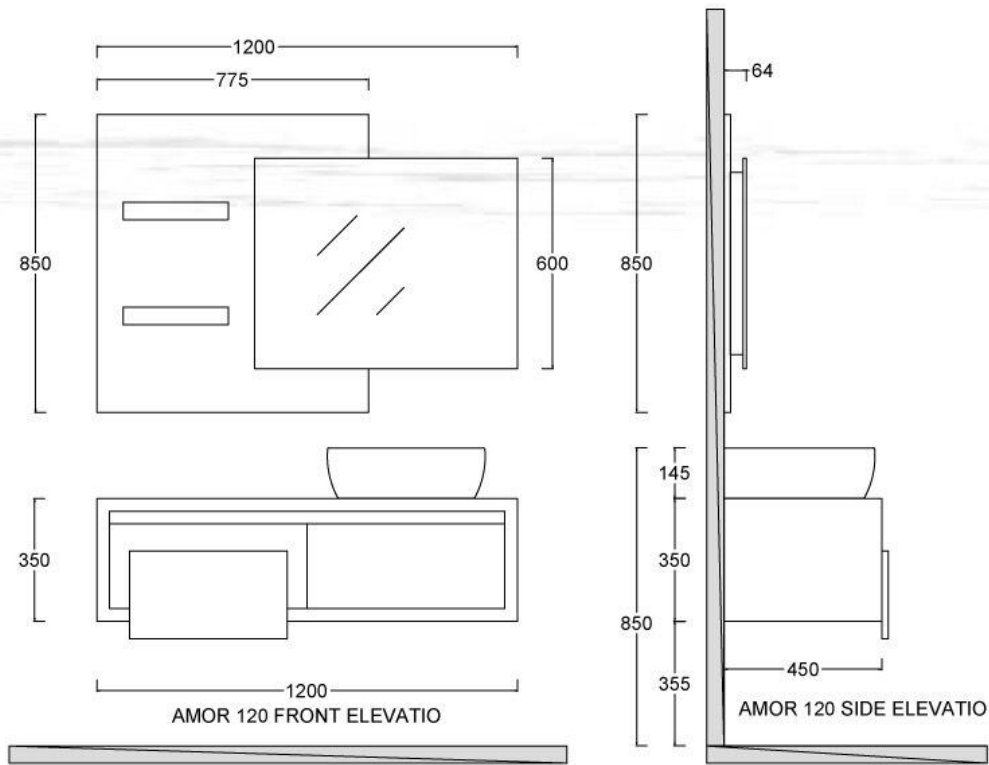

600

WIDTH

600

800

1000

DEPTH

460

460

CODES	HEIGHT	WIDTH	DEPTH
squary-120	350	1200	550
squary-140	350	1400	550
squary-180	350	1800	550

BIRD

Cabinet
Door
Drawer rails
Mirror
Washbasin
Countertop

Melamine laminated boards
High gloss laminated boards
Concealed soft-close
4mm mirror with backlit
Certified countertop
Waterproof/ antiscratched
Foil laminated board.

CODES	HEIGHT	WIDTH	DEPTH
bird-100	350	1000	450
bird-120	350	1200	450

FEEL

Cabinet	Melamine laminated boards
Door	Melamine laminated boards
Drawer rails	Concealed soft-close
Hinges	Concealed soft-close
Mirror	4mm mirror with backlit
Washbasin	Certified countertop
Countertop	Waterproof/ antiscratched Foil laminated board.

CODES	HEIGHT	WIDTH	DEPTH
feel-80	450	800	450
feel-100	450	1000	450
feel-120	450	1200	450

AMOR

CODES	HEIGHT	WIDTH	DEPTH
amor-100	350	1000	450
amor-140	350	1200	450

Cabinet	Melamine laminated boards
fronts	Melamine laminated boards
drawer rails	Concealed soft-close
Mirror panel	4mm mirror with backlit with laminated back panel
Washbasin	certified countertop
Countertop	Waterproof/ antiscratched Foil laminated board.