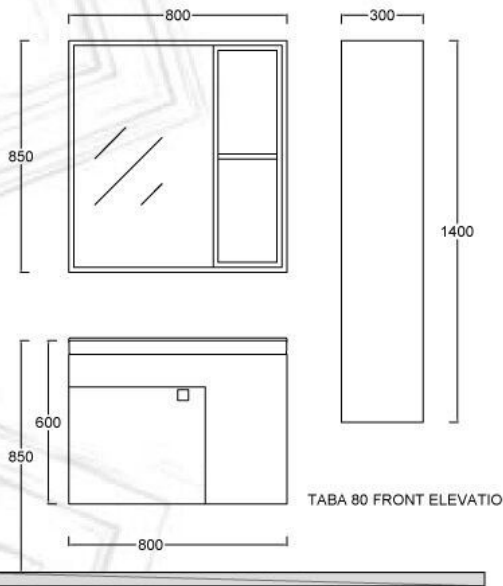

TABA

Cabinet	Melamine laminated boards
Drawer fronts	Melamine laminated boards
Drawer rails	Concealed soft-close
Hinges	Concealed soft-close
Mirror	Framed 4mm mirror with backlit
Washbasin	Certified built-in