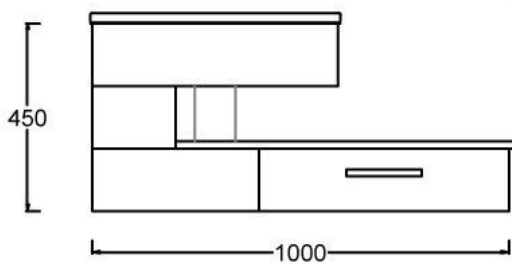

LEU

LEU 100 FRONT ELEVATION