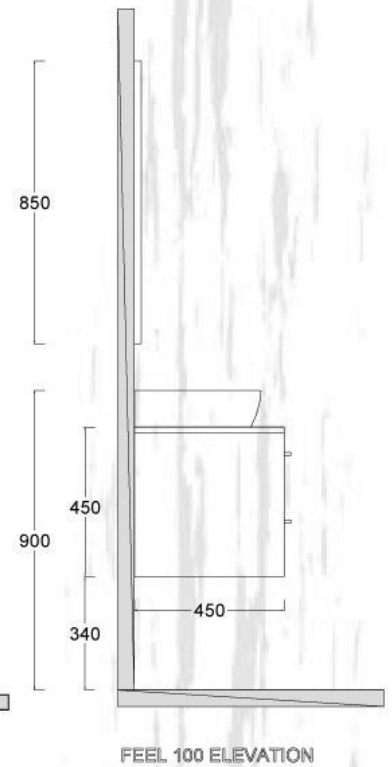

CODES	HEIGHT	WIDTH	DEPTH
squary-120	350	1200	550
squary-140	350	1400	550
squary-180	350	1800	550

BIRD

Cabinet
Door
Drawer rails
Mirror
Washbasin
Countertop

Melamine laminated boards
High gloss laminated boards
Concealed soft-close
4mm mirror with backlit
Certified countertop
Waterproof/ antiscratched
Foil laminated board.

CODES	HEIGHT	WIDTH	DEPTH
bird-100	350	1000	450
bird-120	350	1200	450

FEEL

Cabinet	Melamine laminated boards
Door	Melamine laminated boards
Drawer rails	Concealed soft-close
Hinges	Concealed soft-close
Mirror	4mm mirror with backlit
Washbasin	Certified countertop
Countertop	Waterproof/ antiscratched Foil laminated board.

CODES	HEIGHT	WIDTH	DEPTH
feel-80	450	800	450
feel-100	450	1000	450
feel-120	450	1200	450

AMOR

CODES	HEIGHT	WIDTH	DEPTH
amor-100	350	1000	450
amor-140	350	1200	450

Cabinet	Melamine laminated boards
fronts	Melamine laminated boards
drawer rails	Concealed soft-close
Mirror panel	4mm mirror with backlit with laminated back panel
Washbasin	certified countertop
Countertop	Waterproof/ antiscratched Foil laminated board.