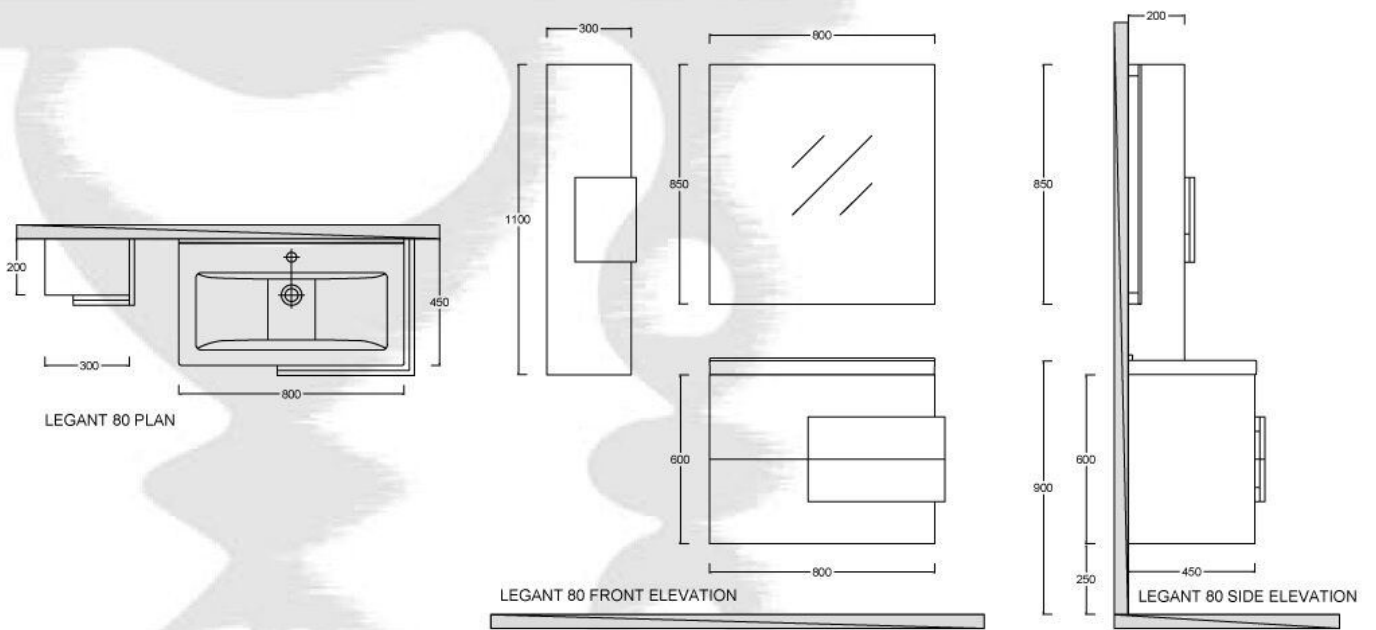

CODES	HEIGHT	WIDTH	DEPTH
legant-60	600	600	450
legant-80	600	800	450
legant-100	600	1000	450

CODES	HEIGHT	WIDTH	DEPTH
eco-60	600	600	460
eco-80	600	800	460
eco-100	600	1000	460

ECO

- | | |
|---------------|--------------------------------|
| Cabinet | Melamine laminated boards |
| Drawer fronts | Melamine laminated boards |
| Handles | Painted MDF |
| Drawer rails | Concealed soft-close |
| Hinges | Concealed soft-close |
| Mirror | Framed 4mm mirror with backlit |
| Washbasin | Certified built-in |