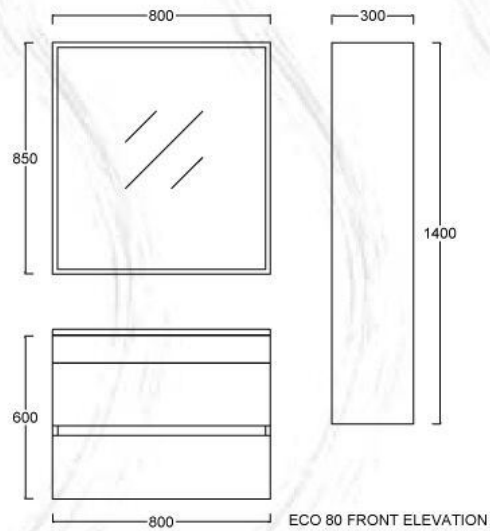

600

WIDTH

600

800

1000

DEPTH

460

460

CODES	HEIGHT	WIDTH	DEPTH
legant-60	600	600	450
legant-80	600	800	450
legant-100	600	1000	450

CODES	HEIGHT	WIDTH	DEPTH
eco-60	600	600	460
eco-80	600	800	460
eco-100	600	1000	460

ECO

- | | |
|---------------|--------------------------------|
| Cabinet | Melamine laminated boards |
| Drawer fronts | Melamine laminated boards |
| Handles | Painted MDF |
| Drawer rails | Concealed soft-close |
| Hinges | Concealed soft-close |
| Mirror | Framed 4mm mirror with backlit |
| Washbasin | Certified built-in |