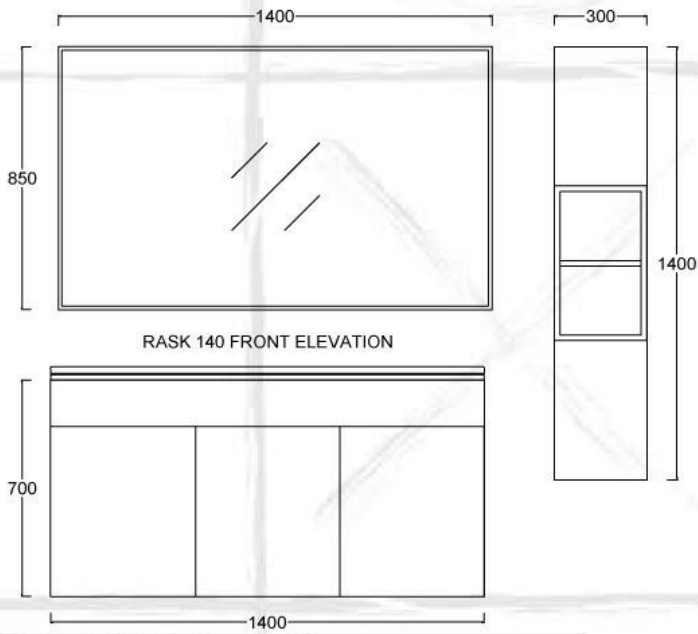

RASK 140 FRONT ELEVATION