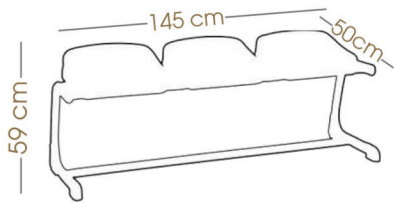

			
yükleme adedi number per packing	paket ölçüleri packing size	40' konteyner container 40'	90m ³ TIR truck 90m ³
1	44x38x47 cm	800	950

STADYUM BANKLARI SERİSİ

STADIUM BENCH SERIES

INVITO

İkili Bank
Bench for Two People
GF610

			
yükleme adedi number per packing	paket ölçüleri packing size	40' konteyner container 40'	90m ² TIR truck 90m ²
1	103x50x59 cm	200	260

FLORA

Üçlü Bank
Bench for Three People
GF612

			
yükleme adedi number per packing	paket ölçüleri packing size	40' konteyner container 40'	90m ² TIR truck 90m ²
1	145x50x59 cm	130	180