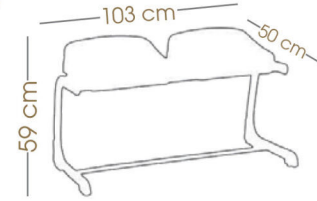

INVITO

İkili Bank
Bench for Two People
GF610

yükleme adedi number per packing	paket ölçüleri packing size	40' konteyner container 40'	90m² TIR truck 90m²
1	103x50x59 cm	200	260